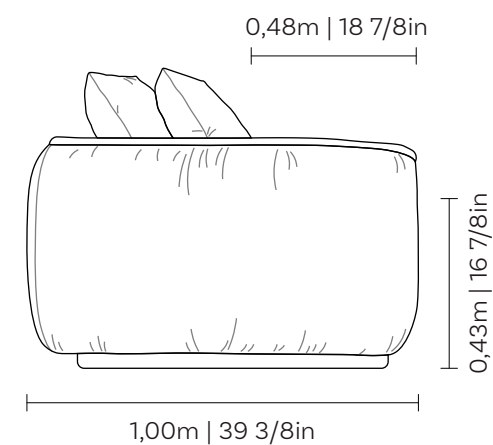

Klee

SOFÁS
SOFAS | SOFÁS

ponto**vírgula**

Klee

SOFÁS
SOFÁS | SOFÁS

ponto**vírgula**

Klee

SOFÁS
SOFÁS | SOFÁS

sentido do tecido
das modulações

ponto**vírgula**

Klee

SOFÁS
SOFÁS | SOFÁS

2B 2AS	ASS	ENC	DEC
2,20 x 1,00 m 86 5/8 x 39 3/8 in	2	2	2
2,40 x 1,00 m 94 4/8 x 39 3/8 in	2	2	2
2,60 x 1,00 m 102 3/8 x 39 3/8 in	2	2	2
2,80 x 1,00 m 110 2/8 x 39 3/8 in	2	2	2
3,00 x 1,00 m 118 1/8 x 39 3/8 in	2	2	2

1B 1AS (D/E)	ASS	ENC	DEC
1,10 x 1,00 m 43 2/8 x 39 3/8 in	1	1	1
1,20 x 1,00 m 47 2/8 x 39 3/8 in	1	1	1
1,30 x 1,00 m 51 1/8 x 39 3/8 in	1	1	1
1,40 x 1,00 m 55 1/8 x 39 3/8 in	1	1	1
1,50 x 1,00 m 59 x 39 3/8 in	1	1	1

Medidas podem apresentar leves variações. Nos reservamos o direito de efetuar alterações sem consulta prévia.

Seat: Fixed, with 2.5 cm pleated stitching.
Backrest: Fixed, with 2.5 cm pleated stitching.
Armrest: Fixed, with 2.5 cm pleated stitching.
Back Cushion: Loose, without stitching details, measuring 65 × 55 cm.
Decorative Cushion: Loose, without stitching details, with a height of 55 cm.
Support: Injected polypropylene feet, in black.