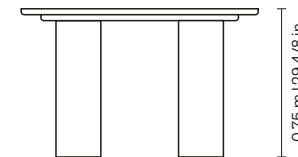

BARRIL

1,80 m | 70 7/8 in
2,00 m | 78 6/8 in
2,20 m | 86 5/8 in
2,40 m | 94 4/8 in
2,70 m | 106 2/8 in
3,00 m | 118 1/8 in

1,20 m | 47 2/8 in

ROUND

1,50 m | 59 in
1,60 m | 63 in
1,80 m | 70 7/8 in
2,00 m | 78 6/8 in
2,20 m | 86 5/8 in

1,50 m | 59 in
1,60 m | 63 in
1,80 m | 70 7/8 in
2,00 m | 78 6/8 in
2,20 m | 86 5/8 in

Arcadia

MESAS
TABLES | MESAS

SOFÁ TABLE

1,50 m | 59 in
1,60 m | 63 in
1,80 m | 70 7/8 in
2,00 m | 78 6/8 in
2,20 m | 86 5/8 in

1,50 m | 59 in
1,60 m | 63 in
1,80 m | 70 7/8 in
2,00 m | 78 6/8 in
2,20 m | 86 5/8 in

Arcadia

MESAS
TABLES | MESAS

DESIGN PADRÃO

STANDARD DESIGN | DISEÑO ESTÁNDAR

FORMATO DO TAMPO TOP SHAPES | FORMAS SUPERIORES