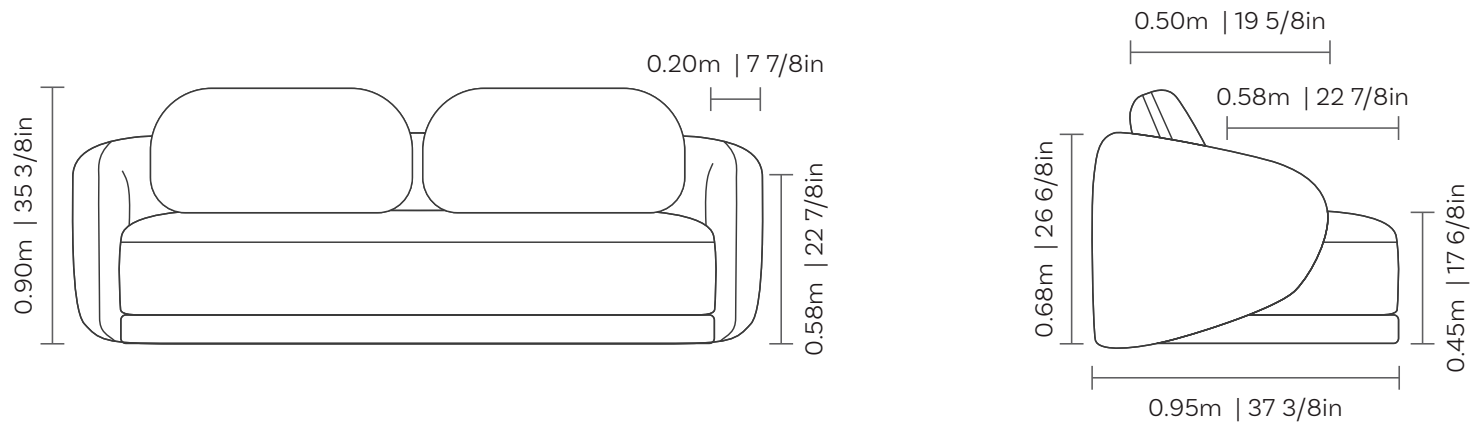

Eterium

SOFÁS
SOFAS | SOFÁS

Assento e encosto fixos, com costura em pesponto duplo. Braços fixos com costura em pesponto simples. Almofada de encosto solta com costura em pesponto simples. Pés em polipropileno injetado na cor preta. Aparador disponível nos acabamentos pintura laca, laca metalizado, laminado e mármore.